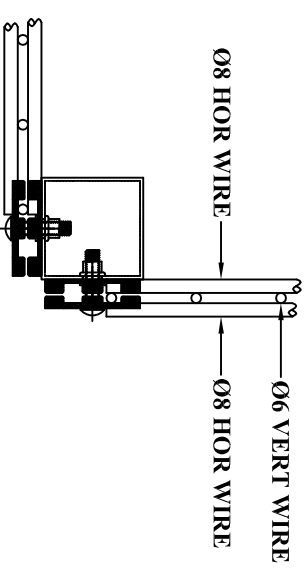

STANDARD INTERMEDIATE POST CONFIGURATION

STANDARD CORNER POST CONFIGURATION

DWG No - NK / A / BSP / 1

THIS DRAWING IS A TYPICAL REPRESENTATION AND MUST NOT BE SCALED.

Belfast office
 40 Trafalock Road
 Carrickfergus
 Co. Antrim
 BT38 7NU
 t: 028 9335 1172
 f: 028 9336 4336
 e: mail@nkfencing.com
 w: www.nkfencing.com