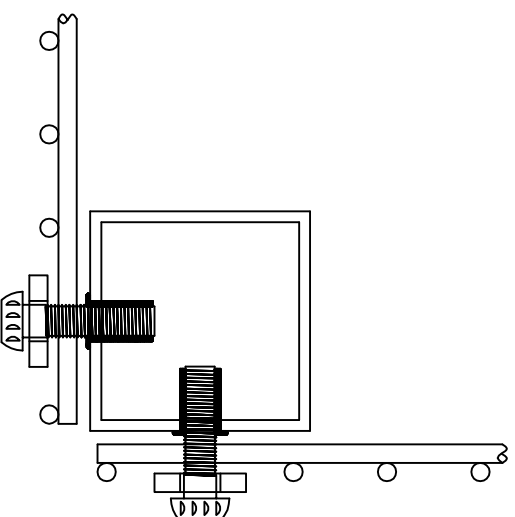

NK IBEX[®] ELITE - TYPICAL ELEVATION

**PLEASE NOTE:
THIS DRAWING IS A TYPICAL REPRESENTATION
FOR FULL SYSTEM DETAIL REFER TO
SPEC GENERATOR / BROCHURE**

**FENCE HEIGHTS IN EXCESS OF 2.4m
UTILISE MORE THAN ONE PANEL
THIS IS KNOWN AS 'MULTILIFT'**

**CONCRETE
BASES**

STANDARD INTERMEDIATE POST CONFIGURATION

STANDARD CORNER POST CONFIGURATION

THIS DRAWING IS A TYPICAL REPRESENTATION AND MUST NOT BE SCALED.

DWG No - NK / IBX / E / 1

NK FENCING

Ballinacorney office
40 Tallickock Road
Carrickbeggs
Co. Antrim
BT38 7NU
t: 028 9335 1172
f: 028 9336 4336
e: mail@nkfencing.com
w: www.nkfencing.com