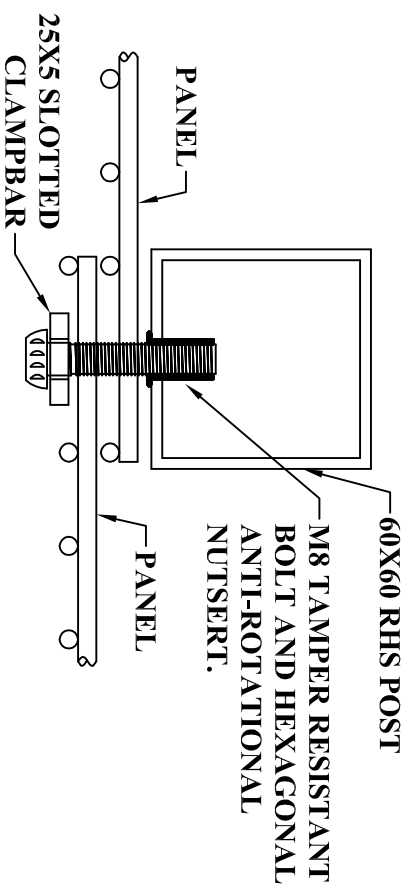

NK IBEX[®] ELITE - TYPICAL ELEVATION

**PLEASE NOTE:
THIS DRAWING IS A TYPICAL REPRESENTATION
FOR FULL SYSTEM DETAIL REFER TO
SPEC GENERATOR / BROCHURE**

**FENCE HEIGHTS IN EXCESS OF 2.4m
UTILISE MORE THAN ONE PANEL
THIS IS KNOWN AS 'MULTILIFT'**

**CONCRETE
BASES**

STANDARD INTERMEDIATE POST CONFIGURATION

STANDARD CORNER POST CONFIGURATION

THIS DRAWING IS A TYPICAL REPRESENTATION AND MUST NOT BE SCALED.

DWG No - NK / IBX / E / 1

NK FENCING

Ballinacorney office
40 Tallickock Road
Carrickbeggs
Co. Antrim
BT38 7NU
t: 028 9335 1172
f: 028 9336 4336
e: mail@nkfencing.com
w: www.nkfencing.com