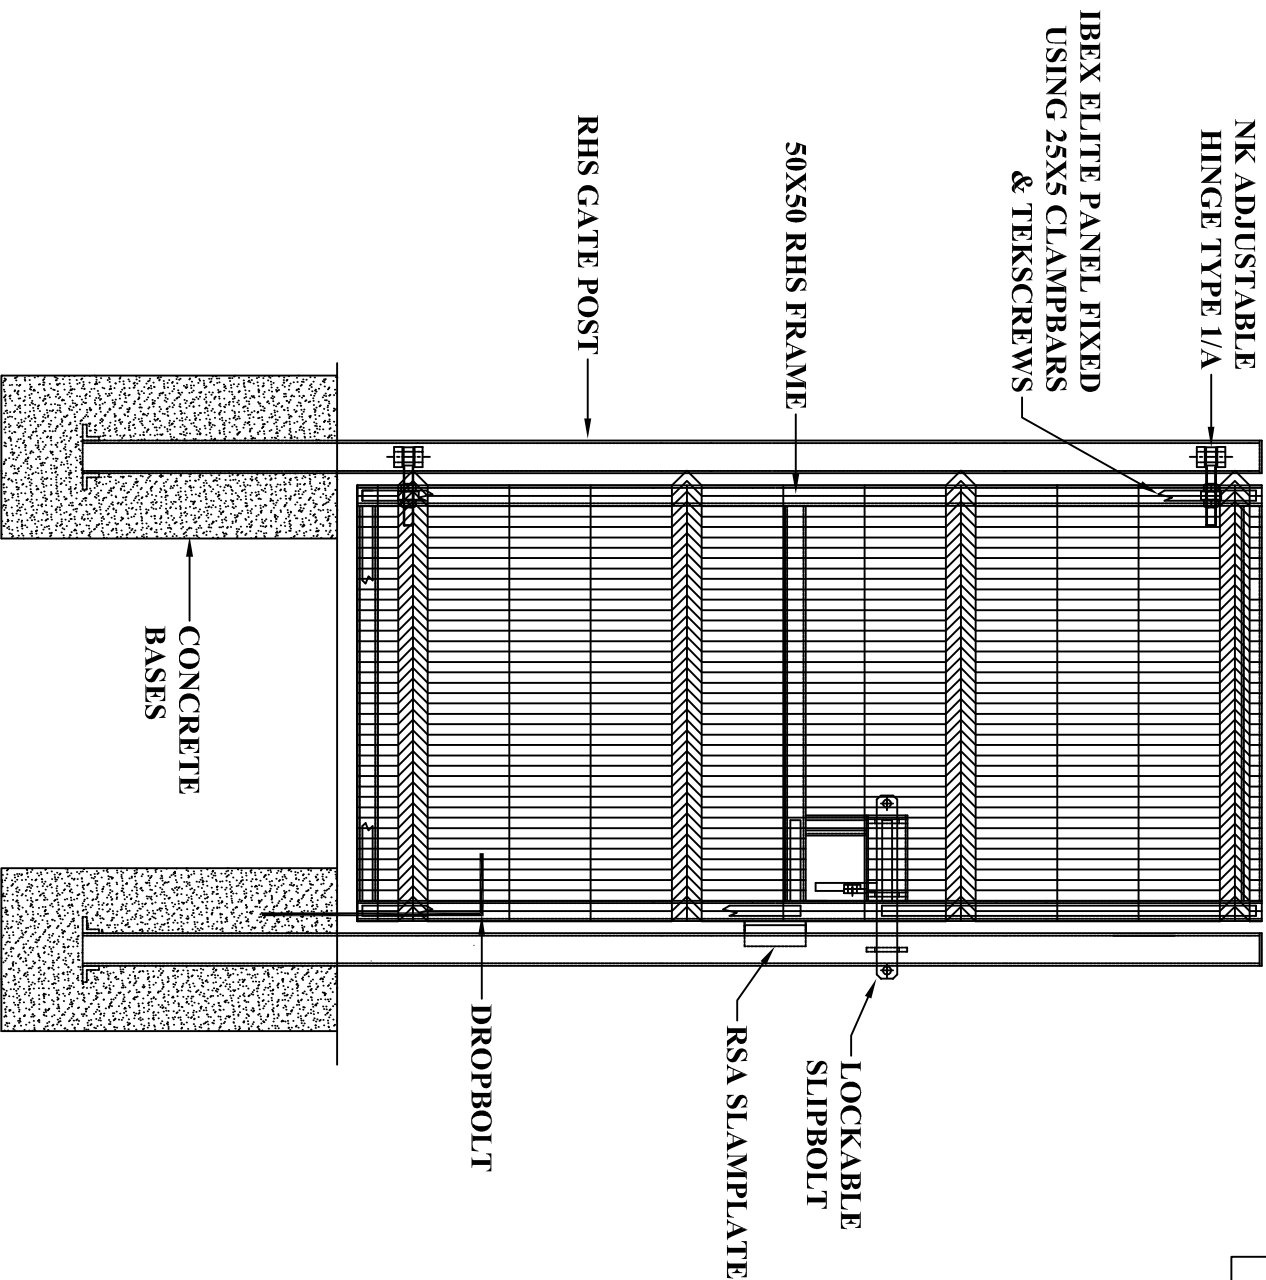

OUTSIDE

PLEASE NOTE:
 THIS DRAWING IS A TYPICAL REPRESENTATION
 FOR FULL SYSTEM DETAIL REFER TO
 SPEC GENERATOR / BROCHURE

GATE HEIGHTS IN EXCESS OF 2.4m
 UTILISE MORE THAN ONE PANEL
 THIS IS KNOWN AS 'MULTILIFT'

NK IBEX® ELITE - TYPICAL SINGLE GATE ELEVATION

DWG No - NK / IBX / E / 3

THIS DRAWING IS A TYPICAL REPRESENTATION AND MUST NOT BE SCALED.

NK FENCING

Belfast office
 40 Tallack Road
 Carrickfergus
 Co. Antrim
 BT38 7NU
 t: 028 9335 1172
 f: 028 9336 4336
 e: mail@nkfencing.com
 w: www.nkfencing.com