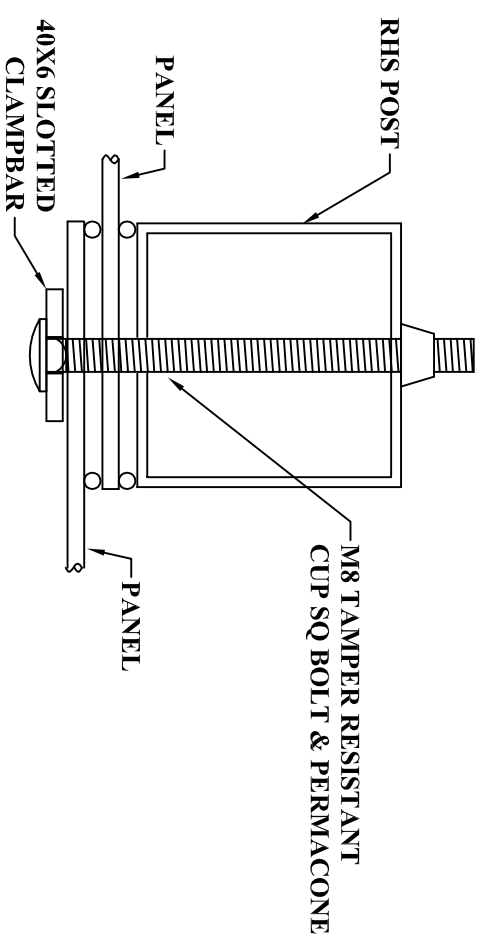

**PLEASE NOTE:**  
**THIS DRAWING IS A TYPICAL REPRESENTATION  
 FOR FULL SYSTEM DETAIL. REFER TO  
 SPEC GENERATOR / BROCHURE**

**NK IBEX ® HI-SECURITY - TYPICAL ELEVATION**

**CONCRETE  
 BASES**

**STANDARD INTERMEDIATE POST CONFIGURATION**

**STANDARD CORNER POST CONFIGURATION**

**DWG No - NK / IBX / HISEC / 1**  
 THIS DRAWING IS A TYPICAL REPRESENTATION AND MUST NOT BE SCALED.

**Belfast office**  
 40 Trailock Road  
 Carrickfergus  
 Co. Antrim  
 BT38 7NU  
 t: 028 9335 1172  
 f: 028 9336 4336  
 e: [mail@nkfencing.com](mailto:mail@nkfencing.com)  
 w: [www.nkfencing.com](http://www.nkfencing.com)