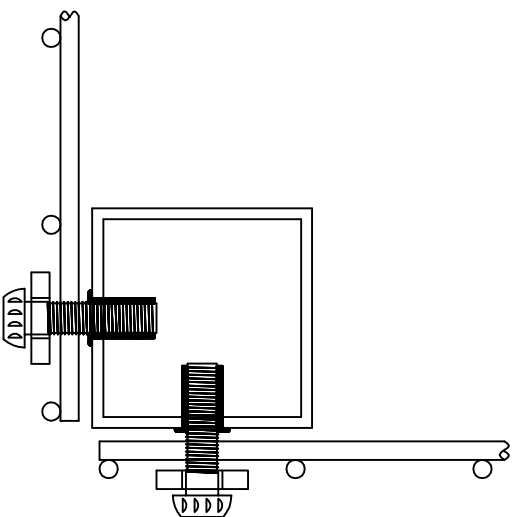

**NK IBEX® PREMIER PLUS - TYPICAL ELEVATION**

**PLEASE NOTE:  
THIS DRAWING IS A TYPICAL REPRESENTATION  
FOR FULL SYSTEM DETAIL REFER TO  
SPEC GENERATOR / BROCHURE**

**FENCE HEIGHTS IN EXCESS OF 2.4m  
UTILISE MORE THAN ONE PANEL  
THIS IS KNOWN AS 'MULTILIFT'**

**CONCRETE  
BASES**

**STANDARD INTERMEDIATE POST CONFIGURATION**

**STANDARD CORNER POST CONFIGURATION**

**THIS DRAWING IS A TYPICAL REPRESENTATION AND MUST NOT BE SCALED.**

**DWG No - NK / IBX / PP / 1**