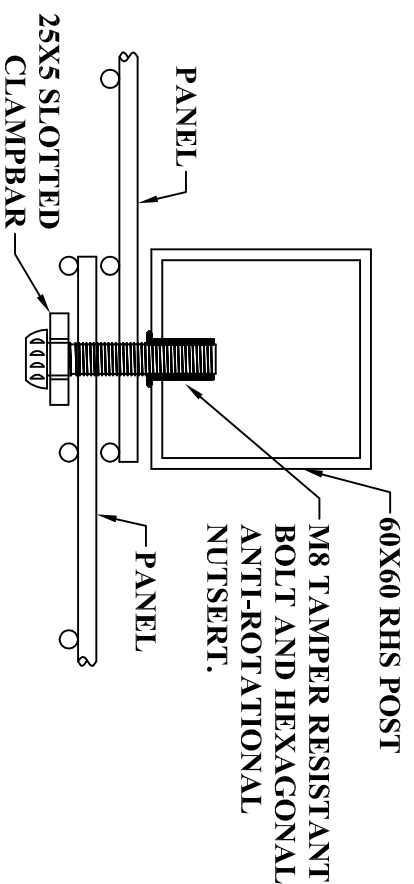

**NK IBEX® PREMIER PLUS - TYPICAL ELEVATION**

**PLEASE NOTE:  
THIS DRAWING IS A TYPICAL REPRESENTATION  
FOR FULL SYSTEM DETAIL REFER TO  
SPEC GENERATOR / BROCHURE**

**FENCE HEIGHTS IN EXCESS OF 2.4m  
UTILISE MORE THAN ONE PANEL  
THIS IS KNOWN AS 'MULTILIFT'**

**CONCRETE  
BASES**

**STANDARD INTERMEDIATE POST CONFIGURATION**

**STANDARD CORNER POST CONFIGURATION**

**THIS DRAWING IS A TYPICAL REPRESENTATION AND MUST NOT BE SCALED.**

**DWG No - NK / IBX / PP / 1**