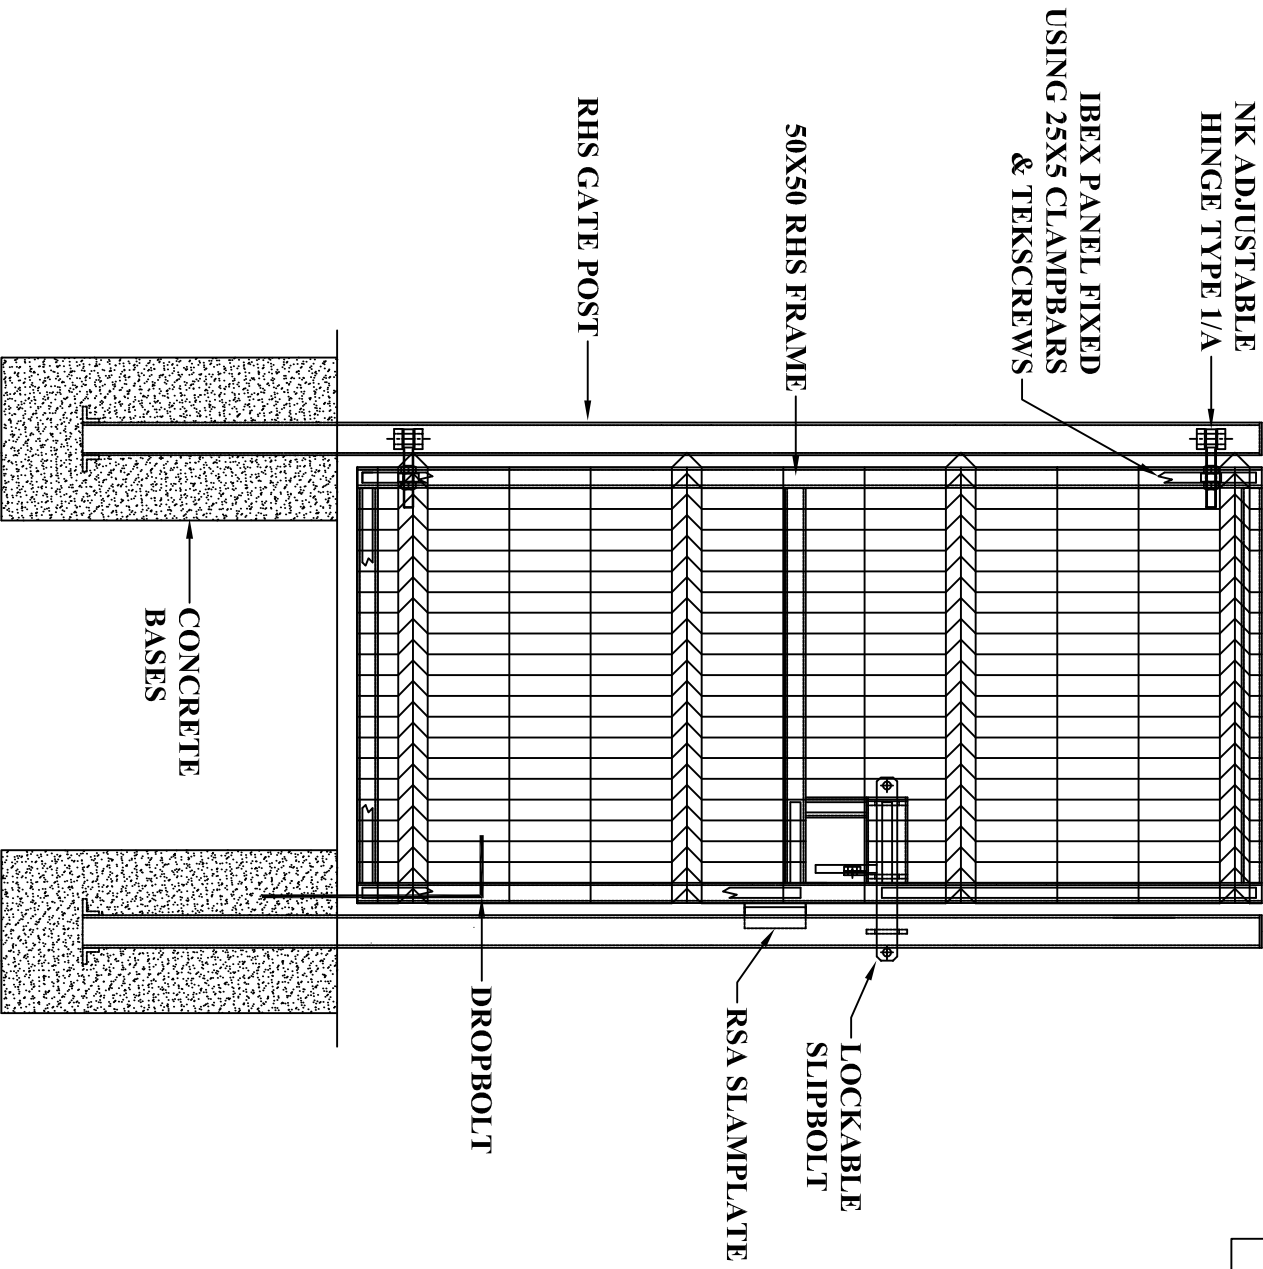

OUTSIDE

PLEASE NOTE:
 THIS DRAWING IS A TYPICAL REPRESENTATION
 FOR FULL SYSTEM DETAIL REFER TO
 SPEC GENERATOR / BROCHURE

GATE HEIGHTS IN EXCESS OF 2.4m
 UTILISE MORE THAN ONE PANEL
 THIS IS KNOWN AS 'MULTILIFT'

NK IBEX® PREMIER PLUS
 TYPICAL SINGLE GATE ELEVATION

DWG No - NK / IBX / PP / 3

THIS DRAWING IS A TYPICAL REPRESENTATION AND MUST NOT BE SCALED.

Belfast office
 40 Tealock Road
 Carrickfergus
 Co. Antrim
 BT38 7NU
 t: 028 9335 1172
 f: 028 9336 4336
 e: mail@nkfencing.com
 w: www.nkfencing.com