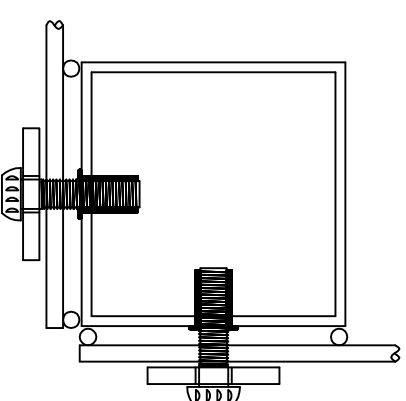

PVC INSERT CAP

NK IBEX ® SECURITY - TYPICAL ELEVATION

PLEASE NOTE:
 THIS DRAWING IS A TYPICAL REPRESENTATION
 FOR FULL SYSTEM DETAIL. REFER TO
 SPEC GENERATOR / BROCHURE

CONCRETE
BASES

STANDARD INTERMEDIATE POST CONFIGURATION

STANDARD CORNER POST CONFIGURATION

DWG No - NK / IBX / SEC / 1

THIS DRAWING IS A TYPICAL REPRESENTATION AND MUST NOT BE SCALED.

Belfast office
 401 Railcock Road
 Carrickfergus
 Co. Antrim
 BT38 7NU
 t: 028 9335 1172
 f: 028 9336 4336
 e: mail@nkfencing.com
 w: www.nkfencing.com