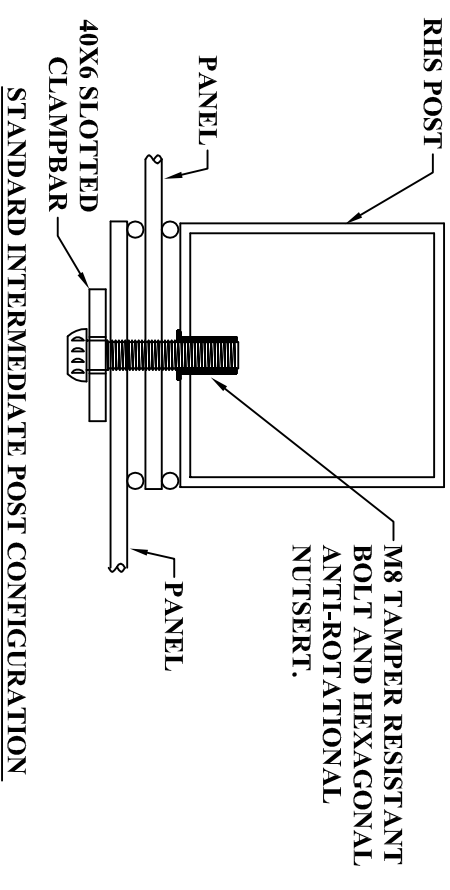

PVC INSERT CAP

NK IBEX ® SECURITY - TYPICAL ELEVATION

PLEASE NOTE:
 THIS DRAWING IS A TYPICAL REPRESENTATION
 FOR FULL SYSTEM DETAIL. REFER TO
 SPEC GENERATOR / BROCHURE

CONCRETE
BASES

STANDARD INTERMEDIATE POST CONFIGURATION

STANDARD CORNER POST CONFIGURATION

DWG No - NK / IBX / SEC / 1

THIS DRAWING IS A TYPICAL REPRESENTATION AND MUST NOT BE SCALED.

Belfast office
 401 Railcock Road
 Carrickfergus
 Co. Antrim
 BT38 7NU
 t: 028 9335 1172
 f: 028 9336 4336
 e: mail@nkfencing.com
 w: www.nkfencing.com