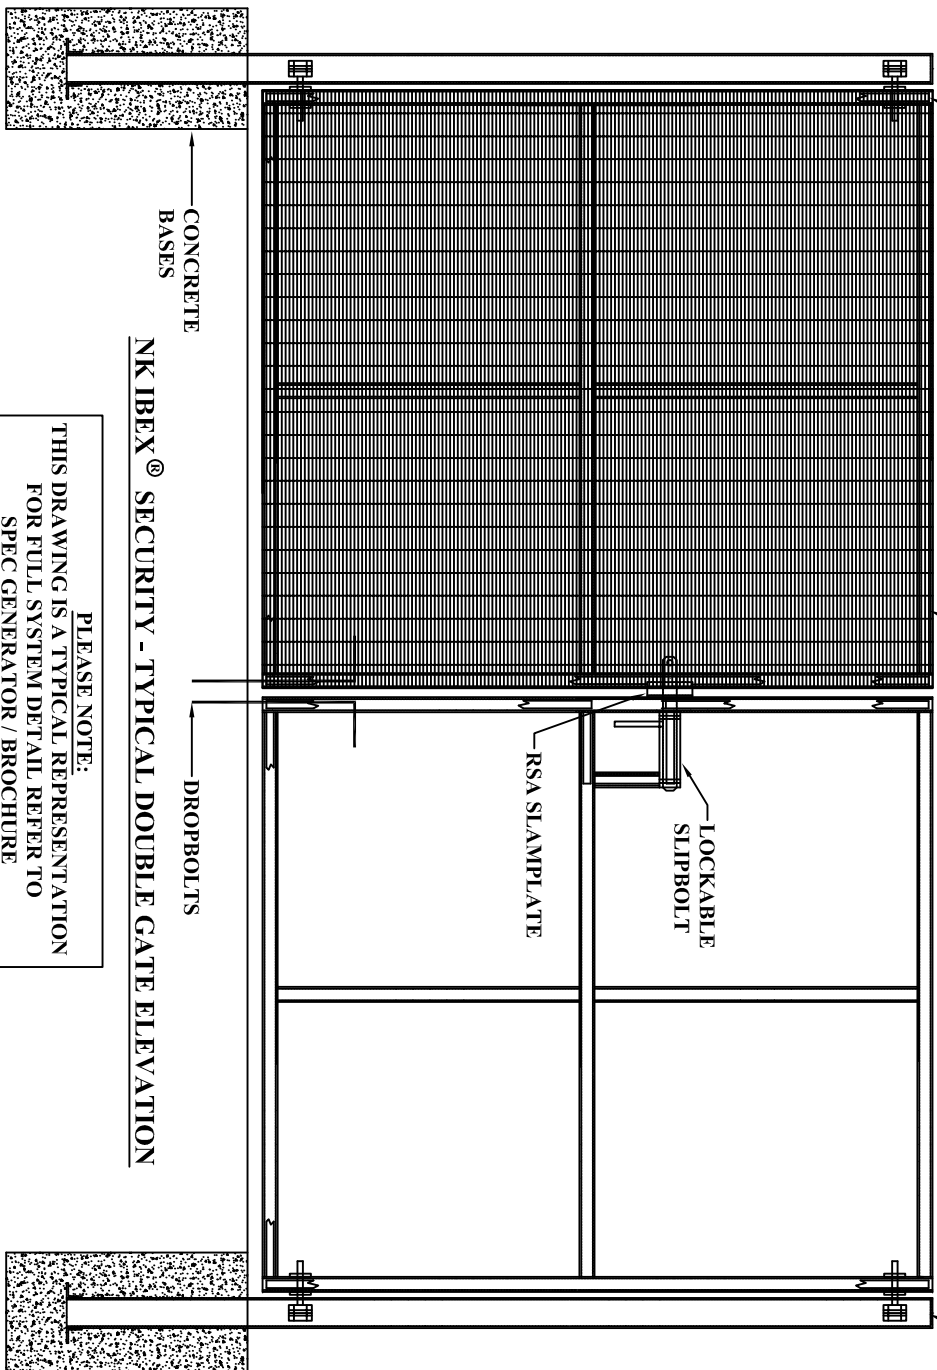

IBEX SECURITY PANEL FIXED USING
25X5 CLAMPBARS AND TEKSCREWS

50X50 RHS FRAME

RHS GATE POST

PLEASE NOTE:
THIS DRAWING IS A TYPICAL REPRESENTATION
FOR FULL SYSTEM DETAIL REFER TO
SPEC GENERATOR / BROCHURE

GATE HEIGHTS IN EXCESS OF 2.4m
UTILISE MORE THAN ONE PANEL,
THIS IS KNOWN AS 'MULTILIFT'

DWG No - NK / IBX / SEC / 3
THIS DRAWING IS A TYPICAL REPRESENTATION AND MUST NOT BE SCALED.

Belfast office
40 Trafalock Road
Carradriggs
Co. Antrim
BT38 7NU
t: 028 9335 1172
f: 028 9336 4336
e: mail@nkfencing.com
w: www.nkfencing.com