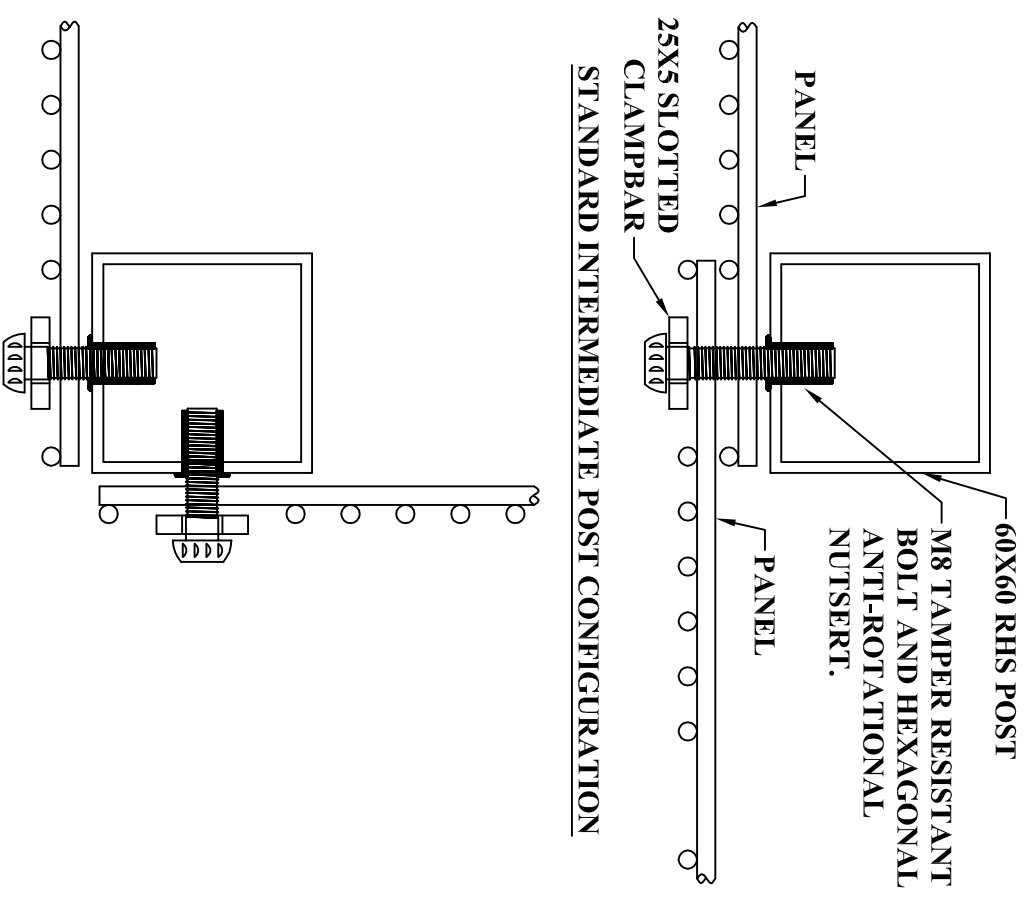

PLEASE NOTE:
THIS DRAWING IS A TYPICAL REPRESENTATION
FOR FULL SYSTEM DETAIL REFER TO
SPEC GENERATOR / BROCHURE

FENCE HEIGHTS IN EXCESS OF 2.4m
UTILISE MORE THAN ONE PANEL
THIS IS KNOWN AS 'MULTILIFT'

STANDARD CORNER POST CONFIGURATION