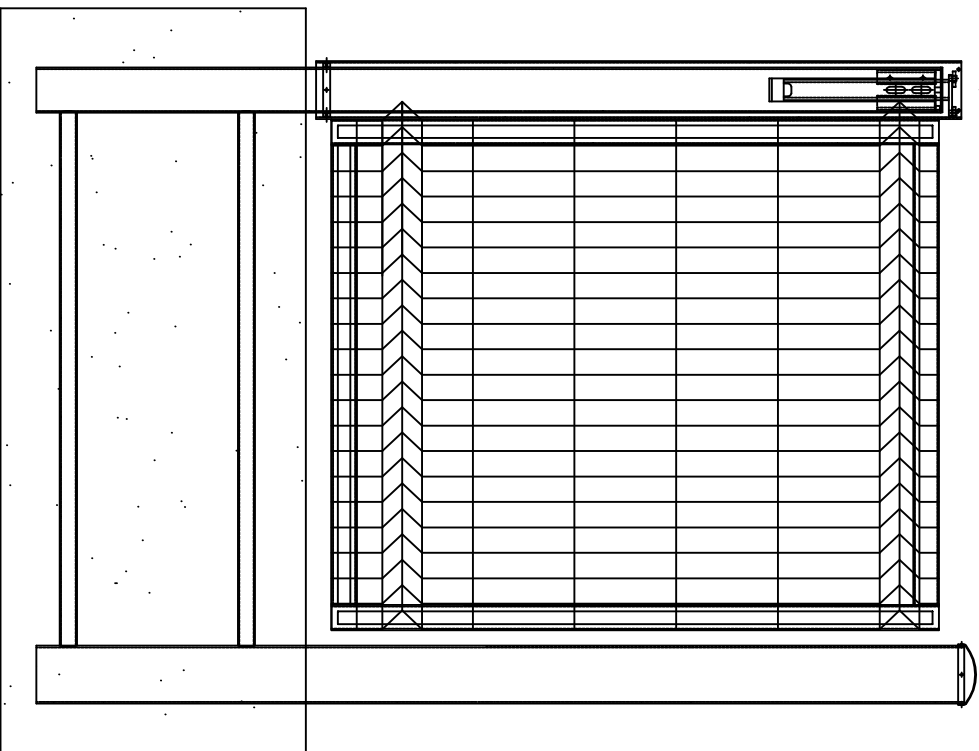

VANDAL RESISTANT
SELF CLOSING MECHANISM TYPE SC1

NK IBEX SELF CLOSING SAFETY GATE

PLEASE NOTE:
THIS DRAWING IS A TYPICAL REPRESENTATION
FOR FULL SYSTEM DETAIL REFER TO
SPEC GENERATOR / BROCHURE

DWG No - NK / SCG / 1